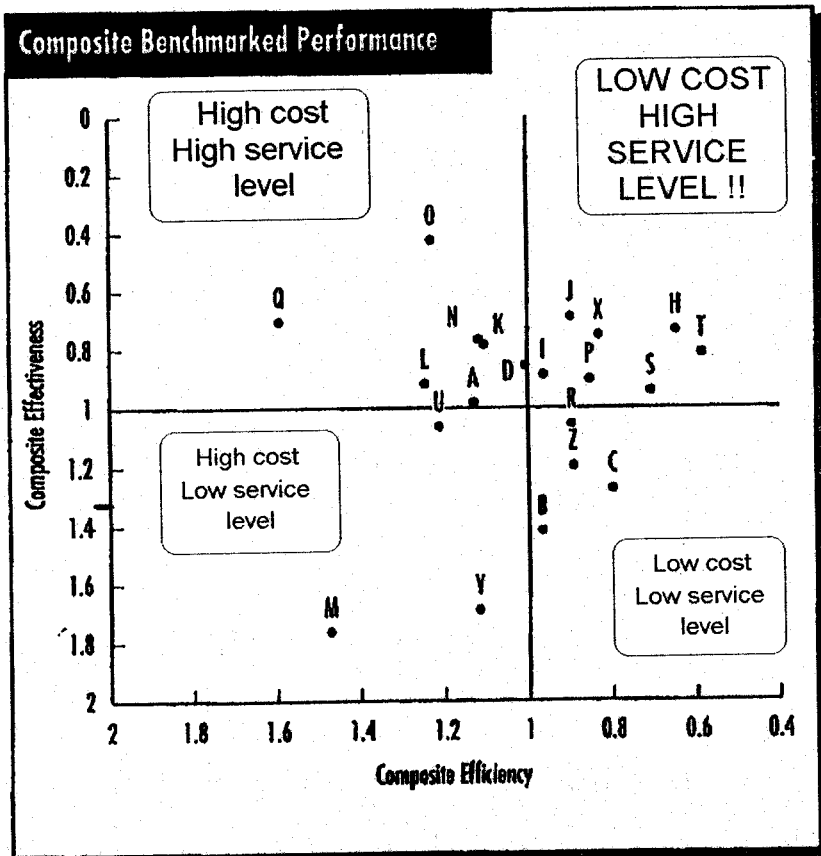

# Snapshot Of Composite Benchmarked Performance

CEA located

4.8 inches left  
of this point

Chugach is  
"Company E"

Company E - (4.66, 1.32)

Company V - (0.74, 2.01)

*Composite Service Level Is A Weighted Average Of Your Normalized Service Level Scores Across The 7 Subfunctions. Composite Productivity Is A Weighted Average Of Your Normalized Productivity Scores Across The 7 Subfunctions*